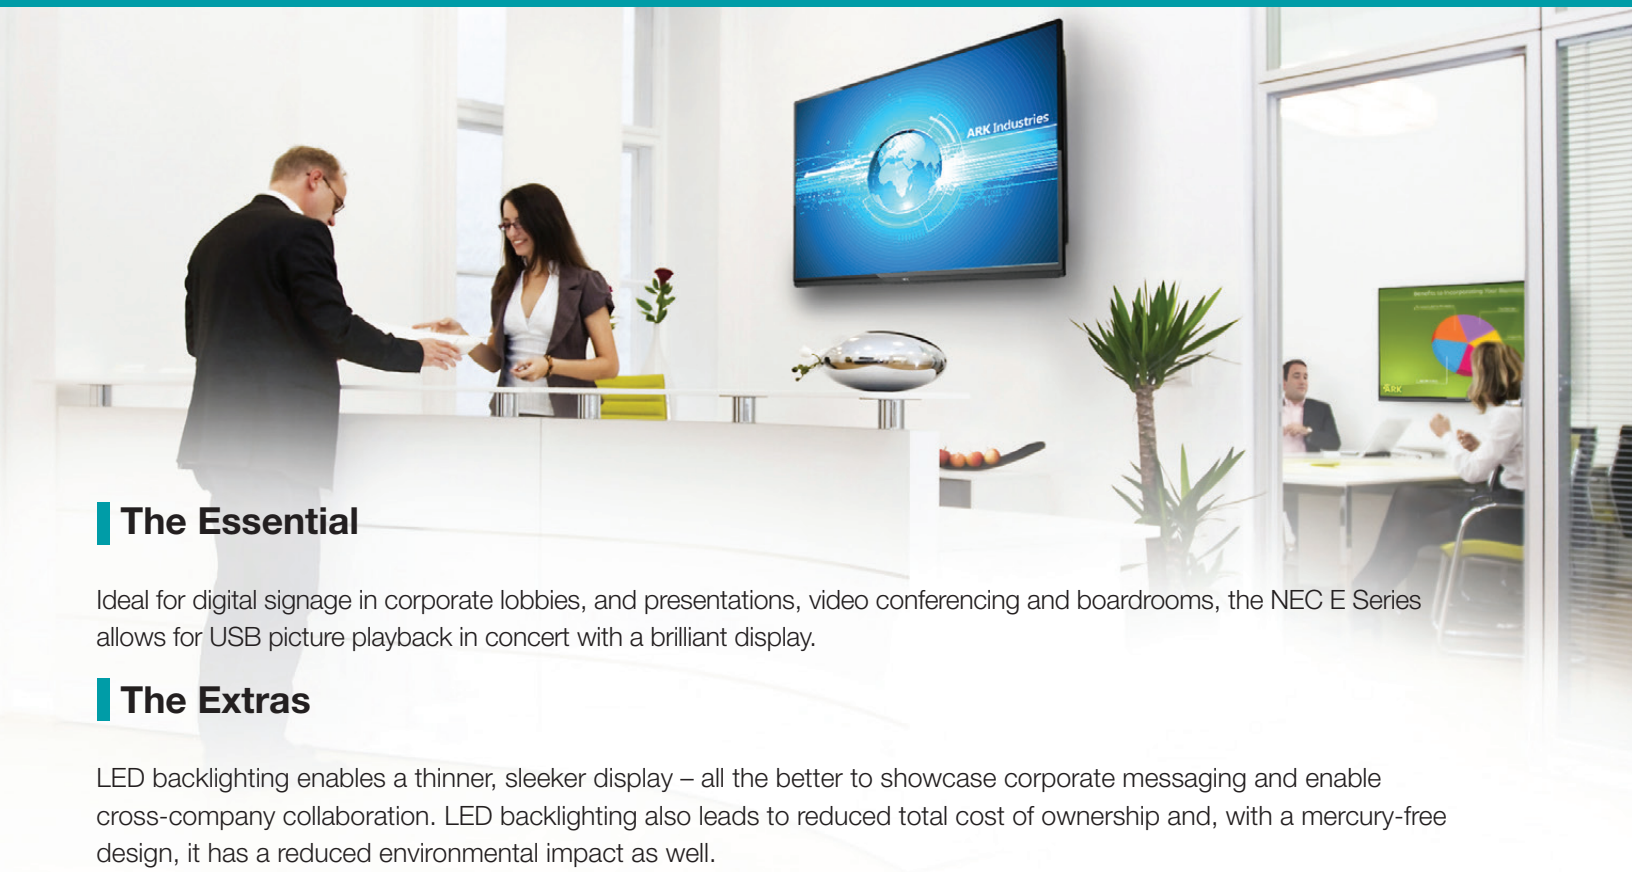

The Essentials

With a brilliant panel and simplified controls, the NEC E Series delivers everything you need for captivating digital signage

- Integrated USB Player allows for playback of picture files
- High-definition and high contrast ratio displays provide stunning images
- Built-in tuner allows for high-definition broadcast capabilities
- Additional energy options include a Power Savings Mode to further reduce energy consumption

The Extras

Delivering more than just the basics, the NEC E Series has integrated features that will leave no head unturned

- LED backlighting enables eco-friendly digital signage
- Reduced bezel width creates seamless digital signage
- Multiple HDMI ports enhance best-in-class connectivity
- Internal, 10W down-firing stereo speakers enhance the experience with superior sound
- 3-year warranty protects your investment

Corporate Applications

The Essential

Ideal for digital signage in corporate lobbies, and presentations, video conferencing and boardrooms, the NEC E Series allows for USB picture playback in concert with a brilliant display.

Education Applications

The Essential

With integrated speakers and a tuner, the NEC E Series is designed for implementation in educational environments. Digital signage can achieve campus-wide connectivity through a single point of access by alerting passersby of upcoming events and emergency notifications, while classroom displays provide a bright alternative to projector screens.