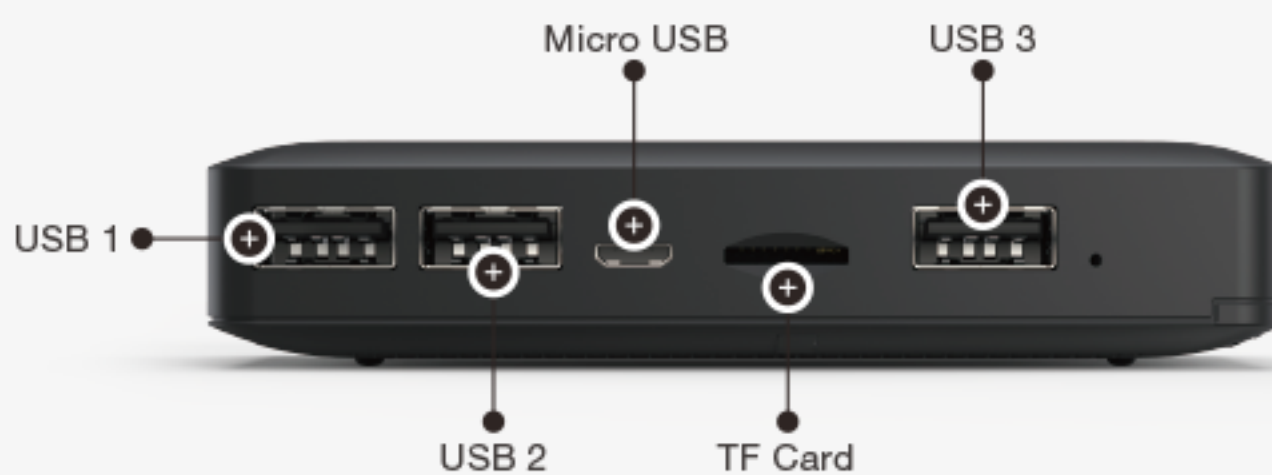

The most powerful
Android Box

iStick A300 Series with Everything Packed

1.6 GHz Quad-Core (6.4 GHz) Combined

SSD Hard Drive Up to 512 GB

Dual Brand WIFI: 2.4 GHz & 5 GHz

Plenty of Ports

4 USB Ports (including 1 Micro USB)

Ethernet Port

USB to RS232 Supported

Audio Jack

TF Card Slot

■ Highlights

1.6 GHz Quad-Core (6.4 GHz) Combined

SSD Hard Drive Up to 512 GB (optional) for Fast & Reliable 5-Year Operations

Dual Brand WIFI: 2.4 GHz & 5 GHz

■ Designed for Digital Signage

Unique Digital Signage Mode

Exclusive Digital Signage Apps

Reduce Maintenance Cost

■ 1080P Photo-Realistic 3D Rendering in Realtime

The new iStick delivers unique 1080p crystal clear user interface and renders photo-realistic 3D graphics in realtime, the feature that used to be only available in High-End PC workstations.