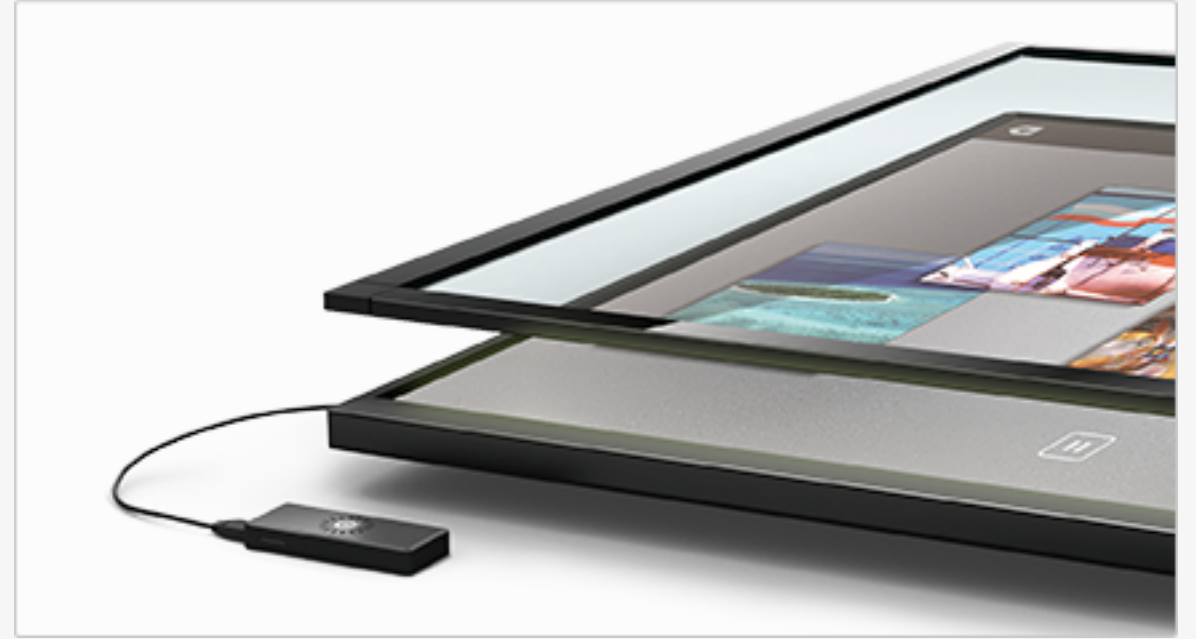

■ Designed for Digital Signage

Unique Digital Signage Mode

Exclusive Digital Signage Apps

Reduce Maintenance Cost

■ 1080P Photo-Realistic 3D Rendering in Realtime

The new iStick delivers unique 1080p crystal clear user interface and renders photo-realistic 3D graphics in realtime, the feature that used to be only available in High-End PC workstations.

- Wireless Display, Wireless Touch
- Interactive and Interchangeable Meeting Content
- A Must-have Future Technology for Conference Room (coming soon...)

iStick + G4 Multi-Touch Screen Tiniest Computer with Thinnest Touch Screen